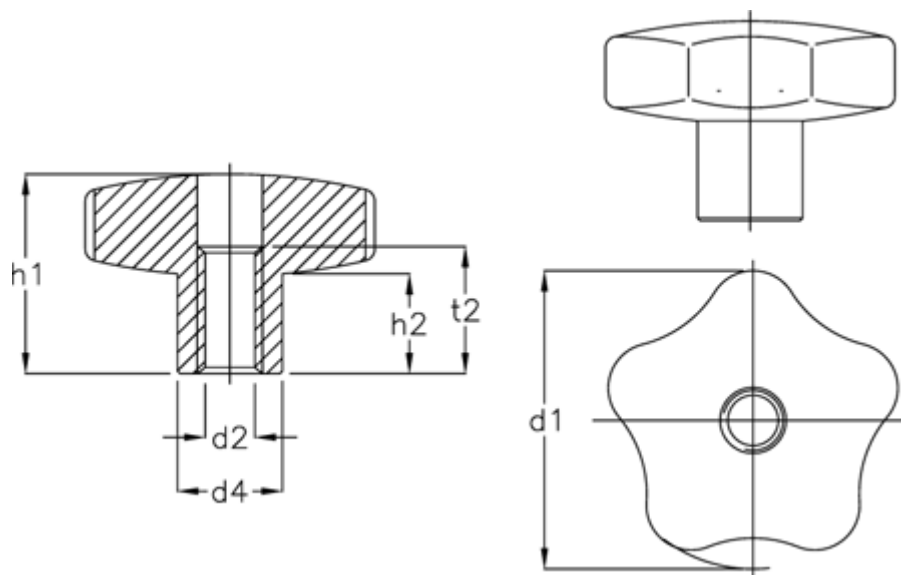

Article number: 20543459

Description: E+G Hand knob GN 5336-40-M 8-D-MT

Measures

$d_1 = 40$

$d_2 = M8$

$d_4 = 15$

$H_1 = 25$

$H_2 = 12,5$

$t_2 = 15$